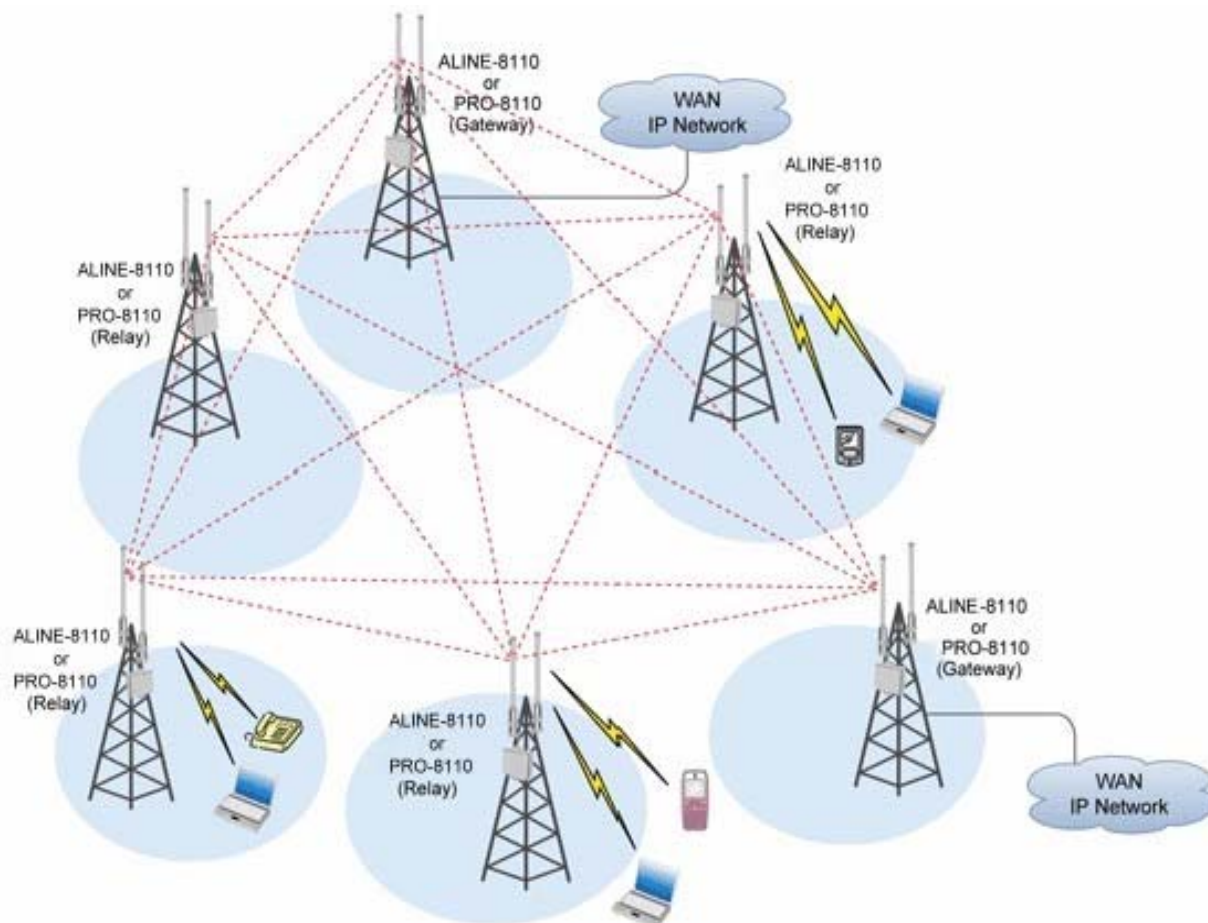

Application

- ALINE-8110 & PRO-8110 Outdoor WiFi Mesh Metropolitan Network can be deployed for
- Intern Building Connection WiFi Network
- University Campus Network
- Hospital Network
- Security Monitoring Network
- WiFi City & WiFi Township
- Localized Intra Network restricted zone
- Wireless Local Loop for VoIP and Data Communication